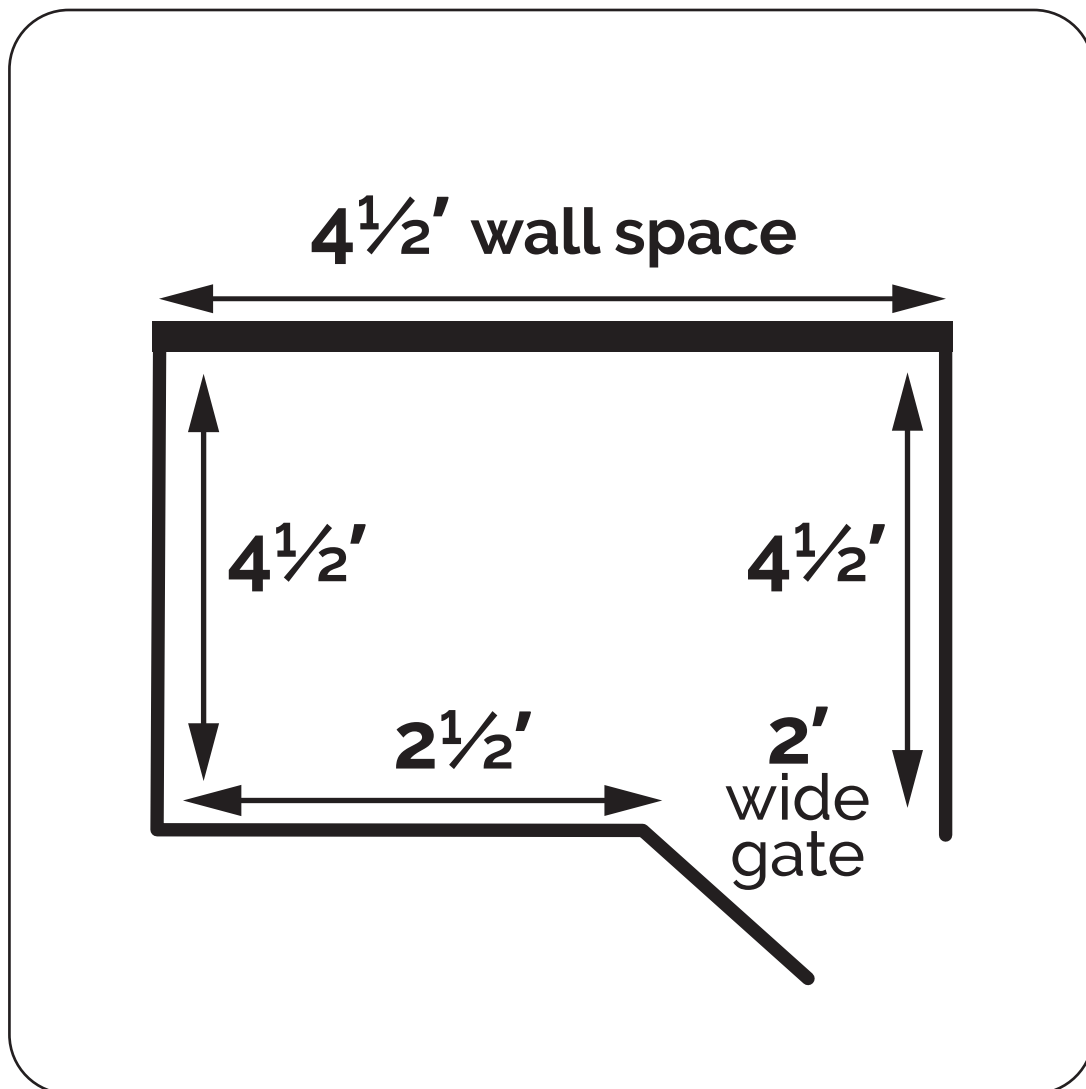

All Cape Fence

362 Upper County Road
South Dennis MA 02660
508-394-2422

4½' x 4½' Shower Kit

100% Cedar Stockade
4'x 4' Treated Posts

Note: Cleats used to attached to house