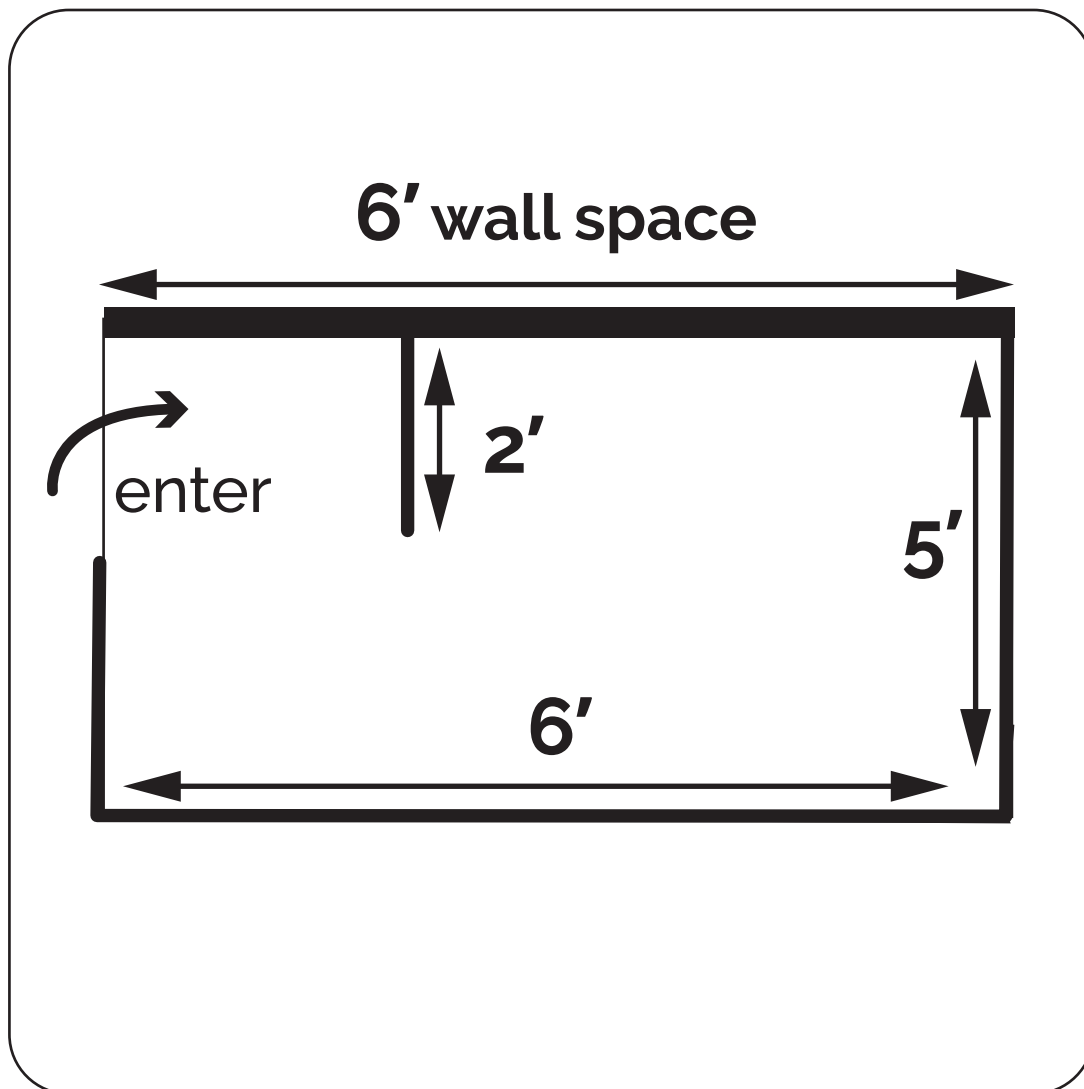

# All Cape Fence

362 Upper County Road  
South Dennis MA 02660  
508-394-2422

5' x 6' Shower Enclosure Kit (no gate)

100% Cedar Stockage

4'x 4' Treated Posts

Note: Cleats used to attached to house